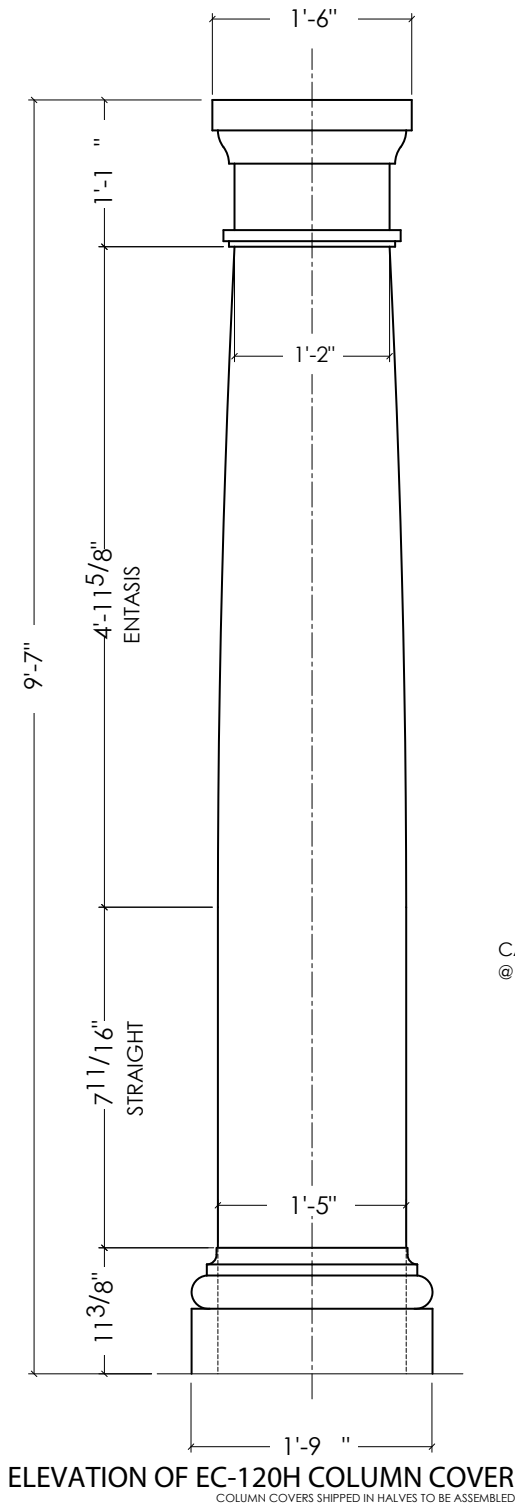

EDON fiberglass

<http://www.edon.com>

EC-120H 17" DIA. MODERN TUSCAN W/ENTASIS COLUMN COVER