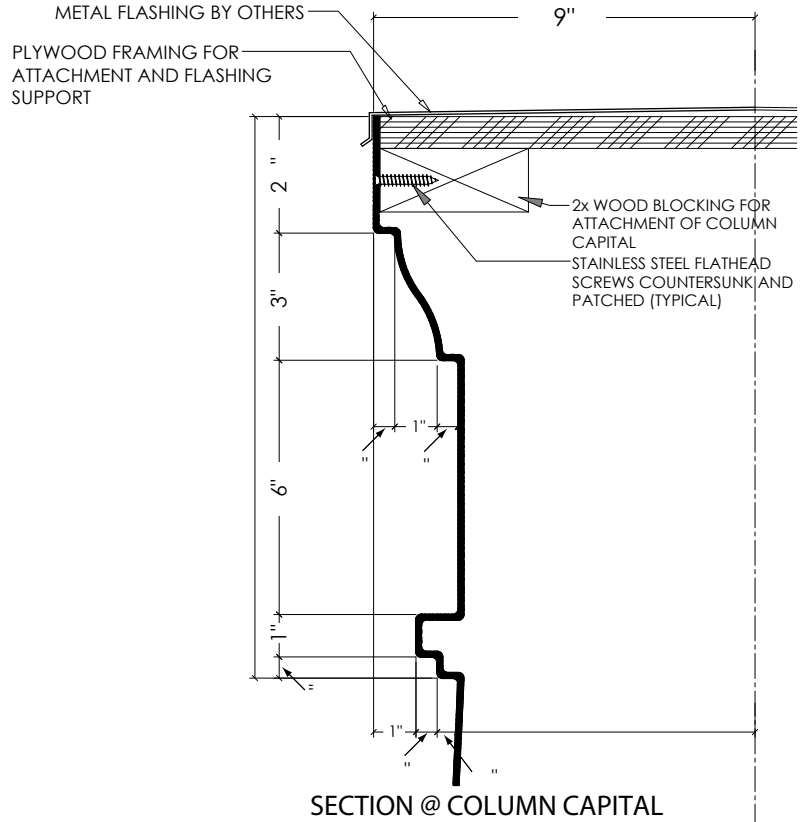

EDON fiberglass

<http://www.edon.com>

EC-120H 17" DIA. MODERN TUSCAN W/ENTASIS COLUMN COVER