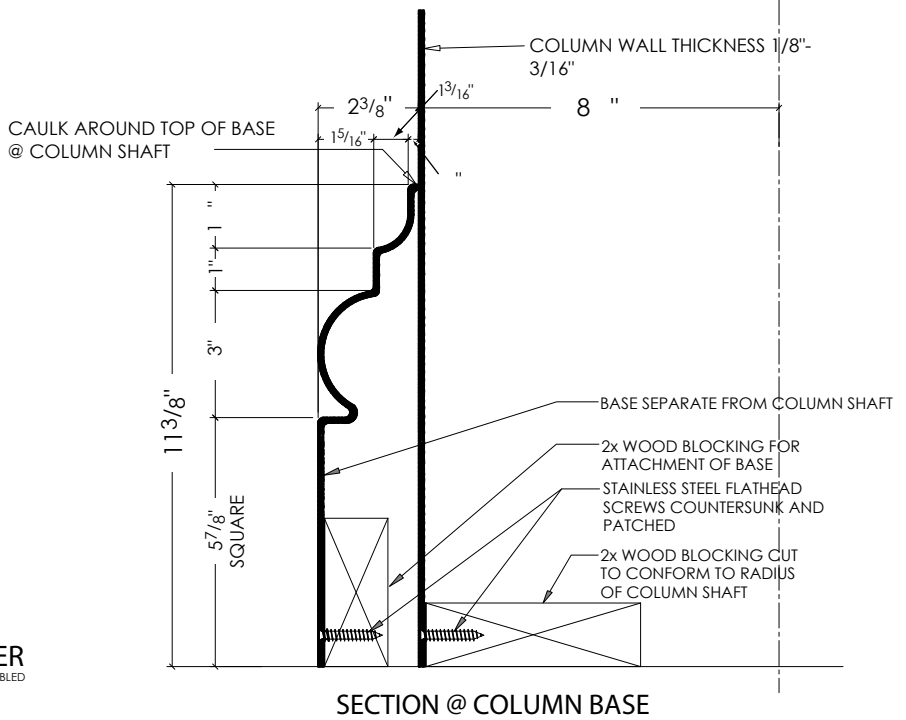

EDON fiberglass

<http://www.edon.com>

EC-120H 17" DIA. MODERN TUSCAN W/ENTASIS COLUMN COVER