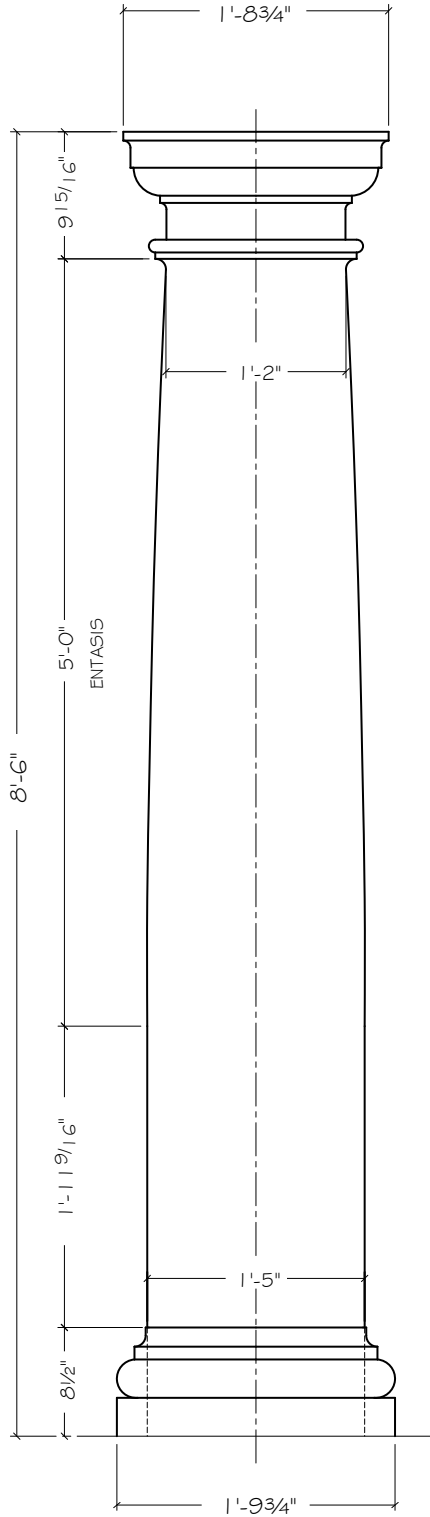

# EDON fiberglass

<http://www.edon.com>

**EC-120J.1 17" DIA.  
TUSCAN W/ENTASIS COLUMN COVER**