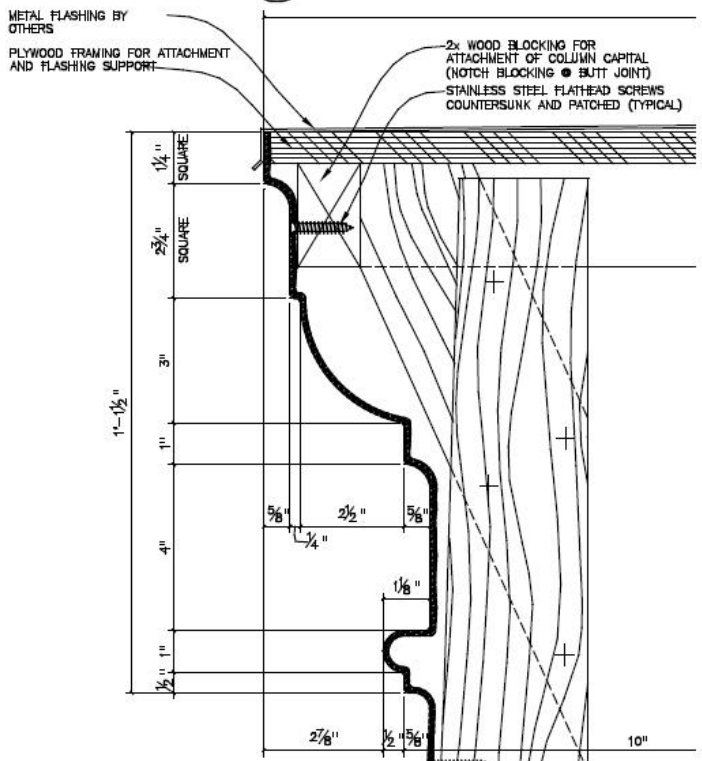

215/672-8050 FAX 215/672-9014

Edon Corp. 1160 Easton Rd., Horsham PA. 19044

Architectural Ornamentation

EDON fiberglass

VISIT US @ www.edon.com

SECTION @ COLUMN CAPITAL