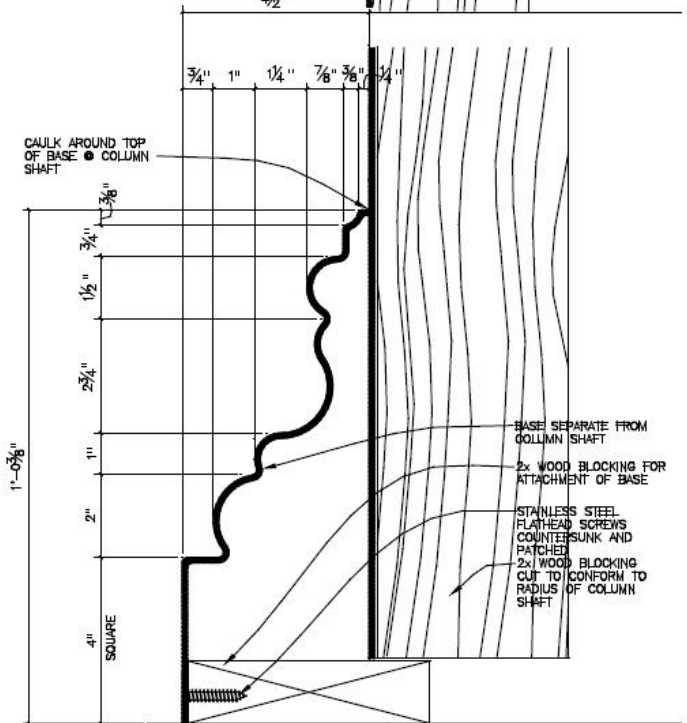

SECTION @ COLUMN BASE

EC-145

22"Ø Corinthian Entasis Fluted Shaft Column Cover