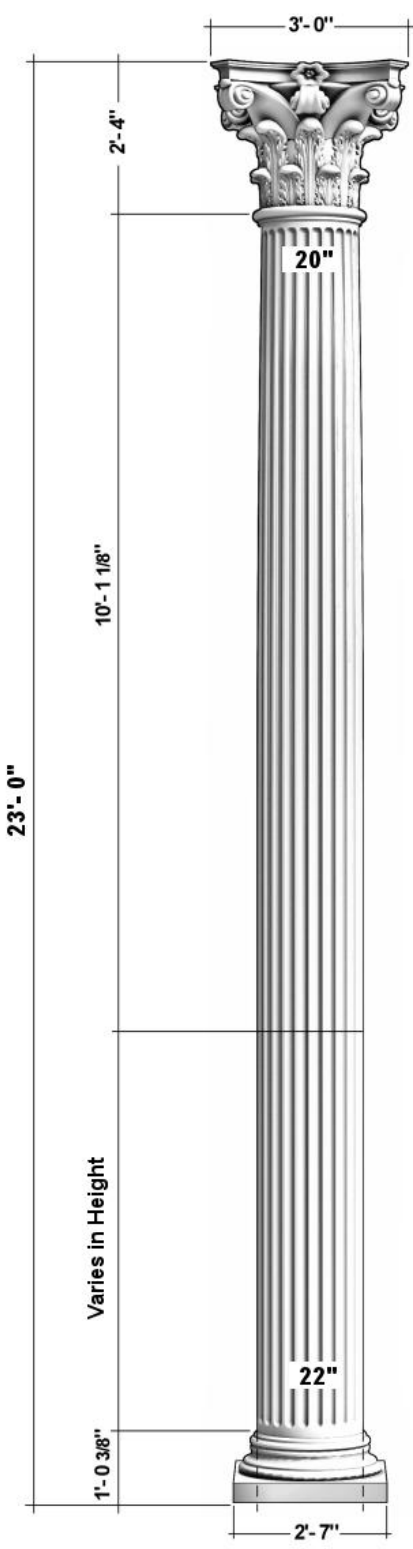

215/672-8050 FAX 215/672-9014

Edon Corp. 1160 Easton Rd., Horsham PA. 19044

Architectural Ornamentation

EDON fiberglass

VISIT US @ www.edon.com

SECTION @ COLUMN CAPITAL