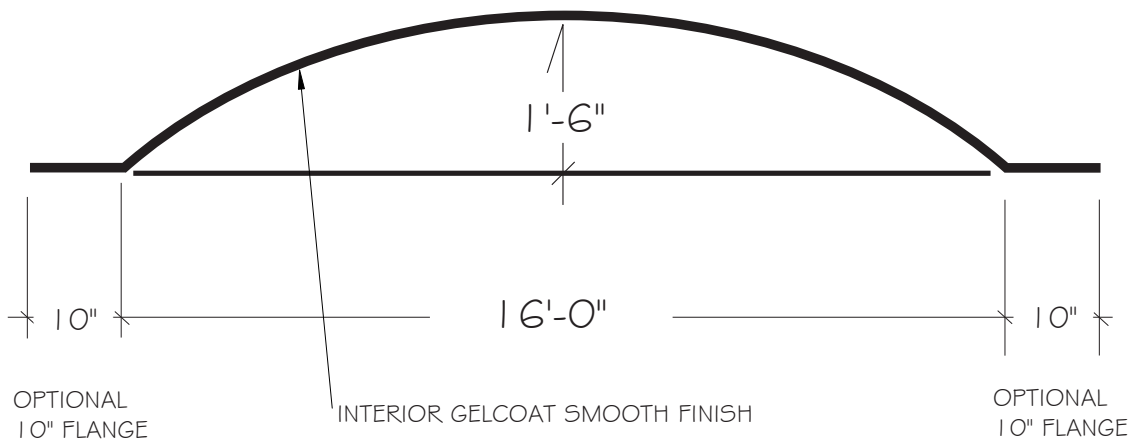

# EDON fiberglass

~ [www.edon.com](http://www.edon.com) ~

12 pieces

NOTE: EXTERIOR BOLT FLANGES  
PER EACH SECTION  
PRE-ASSEMBLED, NUMBERED  
& FITTED PRIOR TO SHIPPING

## EDI-501 INTERIOR FINISH CEILING DOME