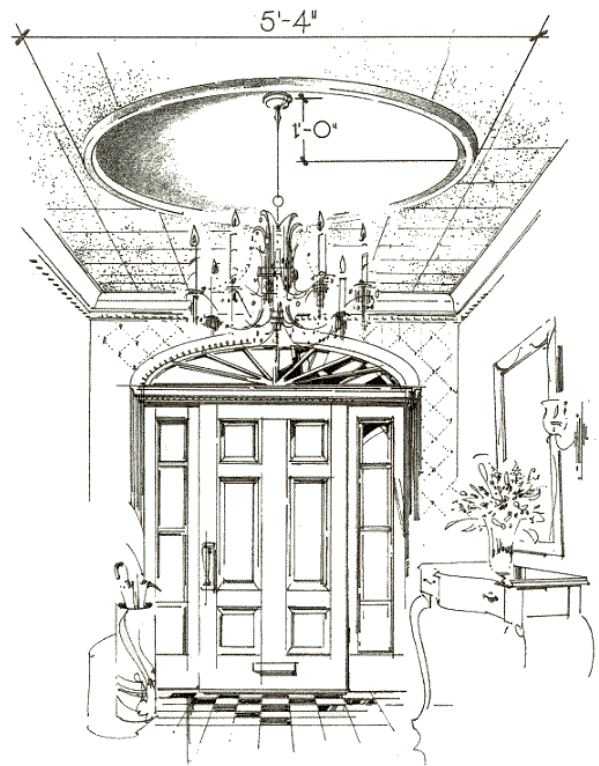

EDON fiberglass

~ www.edon.com ~

SECTION @ CENTER

1 piece construction

B 1
DETAIL: DOME MOUNTING
NOTE: SKETCH ONLY NO SCALE

EDI-502 INTERIOR FINISH CEILING DOME 5'-4" DIA. EXPOSED