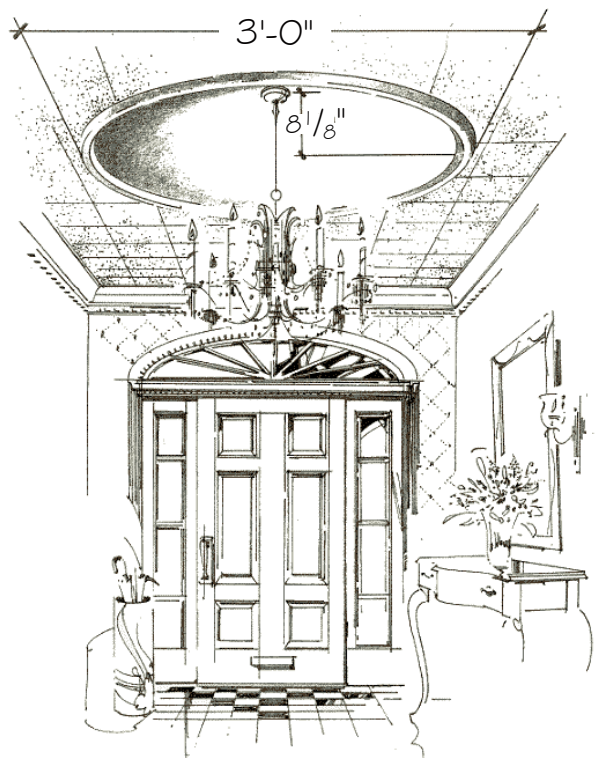

EDON fiberglass

~ www.edon.com ~

1 piece construction

(B) 1 DETAIL: DOME MOUNTING
NOTE: SKETCH ONLY NO SCALE

**EDI-502A INTERIOR FINISH CEILING DOME
3'-0" DIA. EXPOSED**