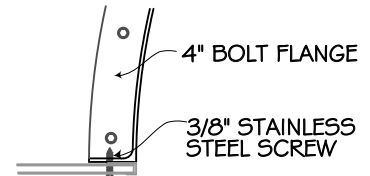

EDON fiberglass

~ www.edon.com ~

INTERIOR DOME IS SHIPPED UNASSEMBLED IN 6 PIE-SHAPED SECTIONS

DOME PLAN DETAIL

HANGING FLANGE DETAIL

BOLT FLANGE ATTACHMENT

3/8" STAINLESS STEEL BOLTS @ 12" O.C. MAX.

SECTION / ELEVATION