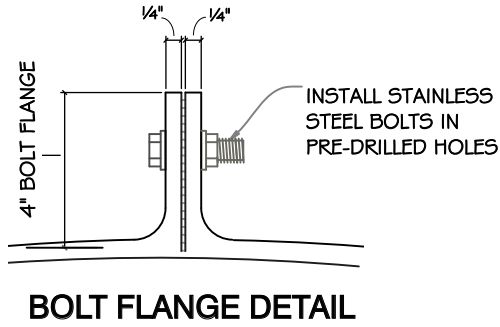

EDON fiberglass

~ www.edon.com ~

INTERIOR DOME IS SHIPPED UNASSEMBLED IN 6 PIE-SHAPED SECTIONS

DOME PLAN DETAIL

HANGING FLANGE DETAIL

BOLT FLANGE ATTACHMENT

3/8" STAINLESS STEEL BOLTS @ 12" O.C. MAX.

SECTION / ELEVATION

EDI-508 INTERIOR FINISH CEILING DOME