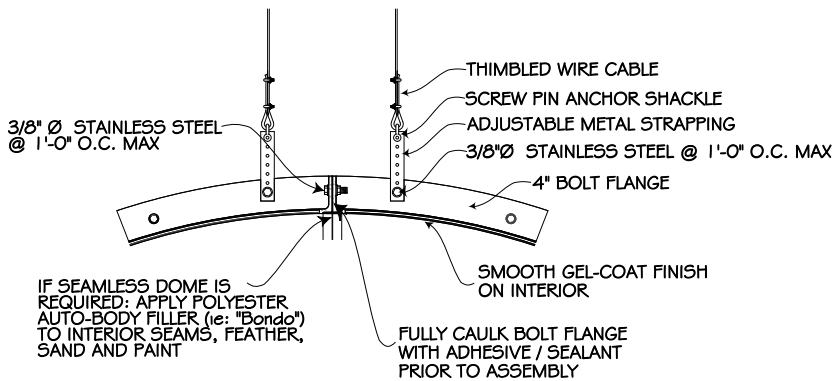

EDON fiberglass

~ www.edon.com ~

INTERIOR DOME IS SHIPPED UNASSEMBLED IN 6 PIE-SHAPED SECTIONS

DOME PLAN DETAIL

HANGING FLANGE DETAIL

BOLT FLANGE ATTACHMENT

3/8" STAINLESS STEEL BOLTS @ 12" O.C. MAX.

SECTION / ELEVATION

EDI-508 INTERIOR FINISH CEILING DOME