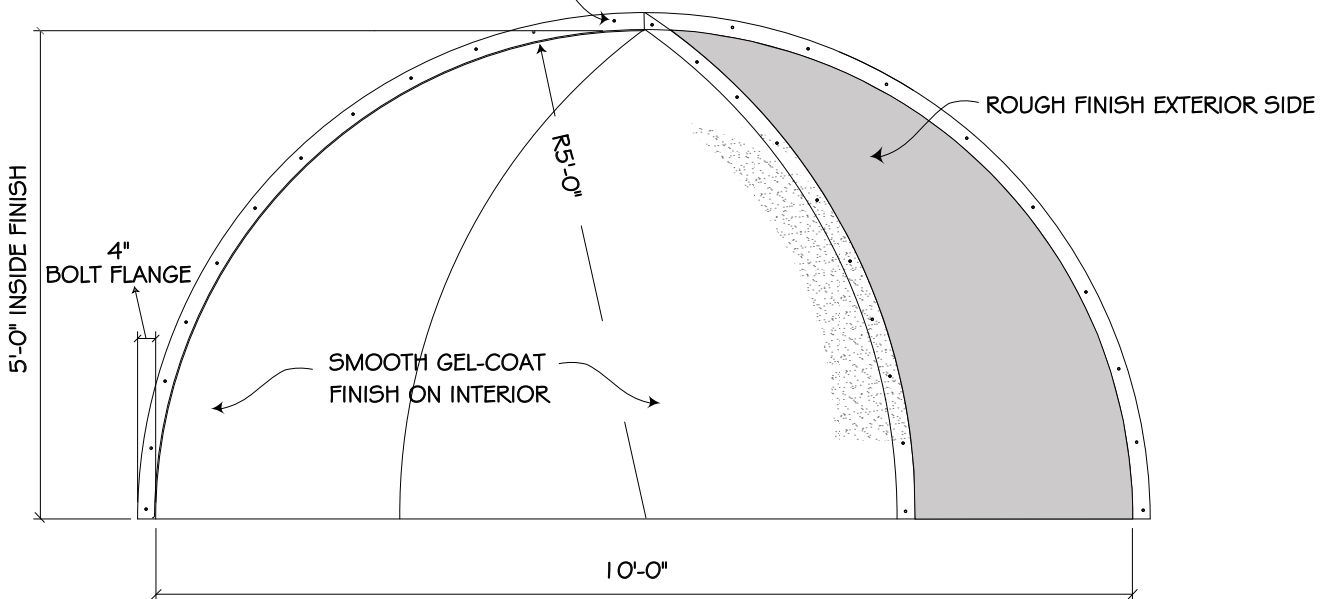

EDON fiberglass

~ www.edon.com ~

INTERIOR DOME IS SHIPPED UNASSEMBLED IN 6 PIE-SHAPED SECTIONS

DOME PLAN DETAIL

HANGING FLANGE DETAIL

BOLT FLANGE ATTACHMENT

3/8" STAINLESS STEEL BOLTS @ 12" O.C. MAX.

SECTION / ELEVATION