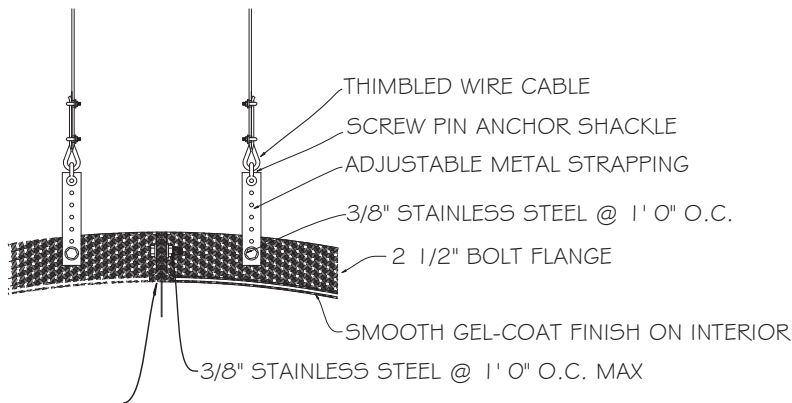

## BOLT FLANGE DETAIL

4 pieces

NOTE: EACH SECTION HAS AN ATTACHED EXTERIOR BOLT FLANGE. PARTS ARE PRE-ASSEMBLED, NUMBERED & FITTED PRIOR TO SHIPPING.

## HANGING / FLANGE DETAIL