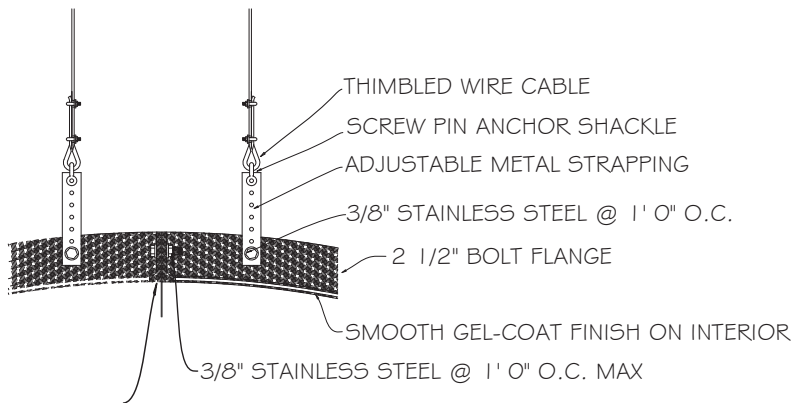

EDON fiberglass

~ www.edon.com ~

BOLT FLANGE DETAIL

4 pieces

NOTE: EACH SECTION HAS AN ATTACHED EXTERIOR BOLT FLANGE. PARTS ARE PRE-ASSEMBLED, NUMBERED & FITTED PRIOR TO SHIPPING.

HANGING / FLANGE DETAIL

PLAN DETAIL

FULLY CAULK BOLT FLANGE W/ ADHESIVE

SECTION DETAIL

EDI-517 INTERIOR FINISH CEILING DOME