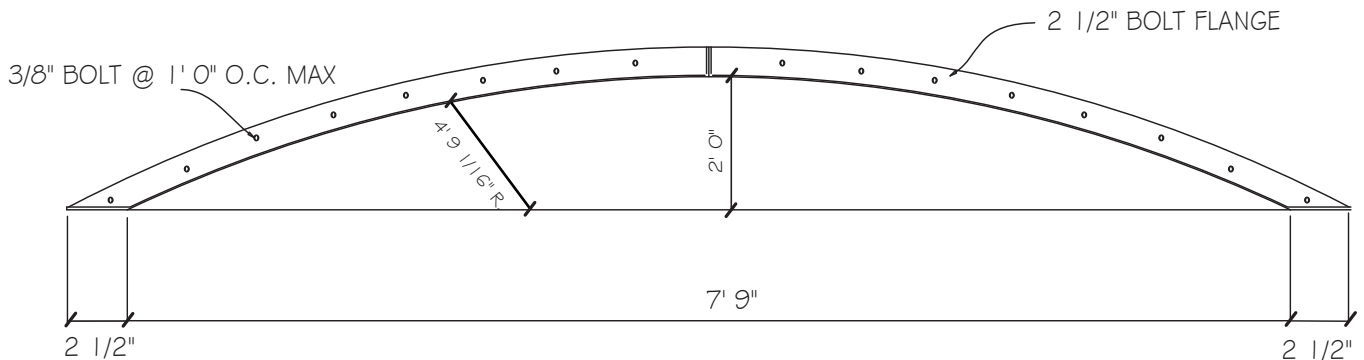

EDON fiberglass

~ www.edon.com ~

BOLT FLANGE DETAIL

4 pieces

NOTE: EACH SECTION HAS AN ATTACHED EXTERIOR BOLT FLANGE. PARTS ARE PRE-ASSEMBLED, NUMBERED & FITTED PRIOR TO SHIPPING.

HANGING / FLANGE DETAIL

PLAN DETAIL

FULLY CAULK BOLT FLANGE W/ ADHESIVE

SECTION DETAIL

EDI-517 INTERIOR FINISH CEILING DOME