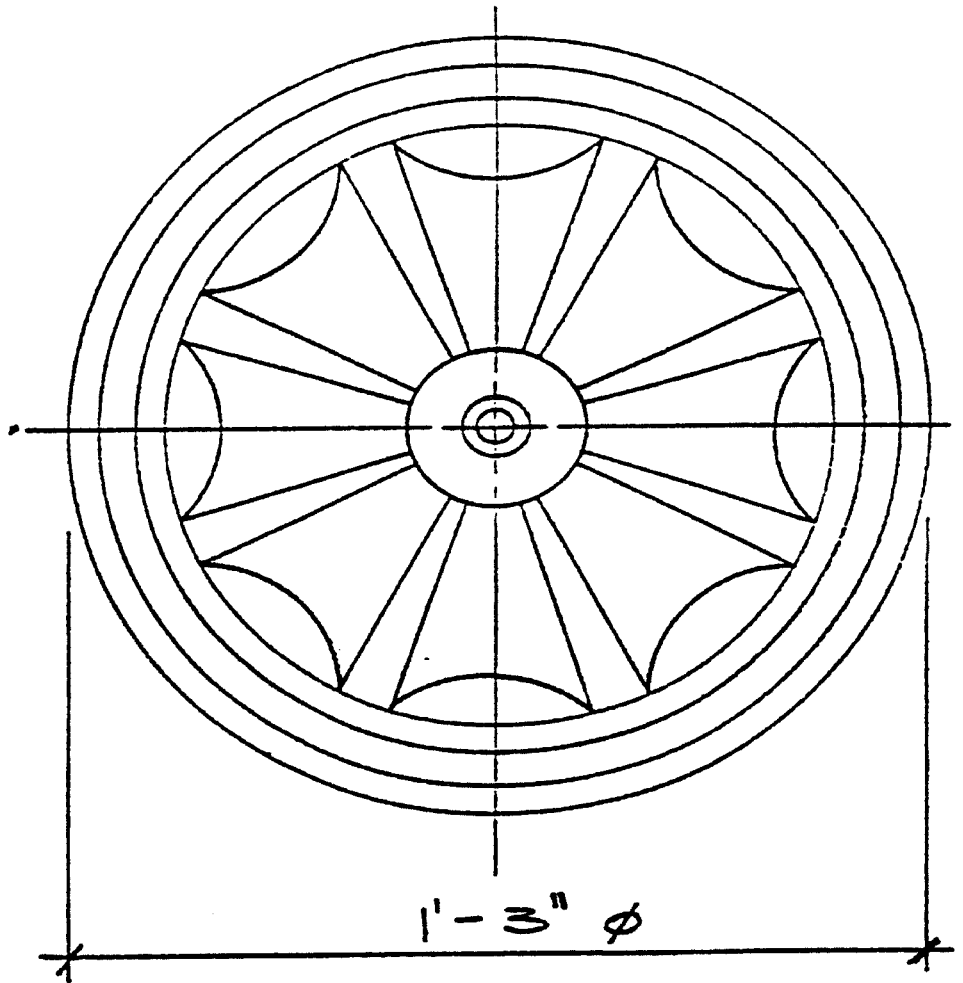

EDON fiberglass

TAPPERED COPPER
LIGHTNING ROD, BY
OTHERS.

ELEVATION

PLAN VIEW

ES-510
CLASSIC SPIRE W/BALL