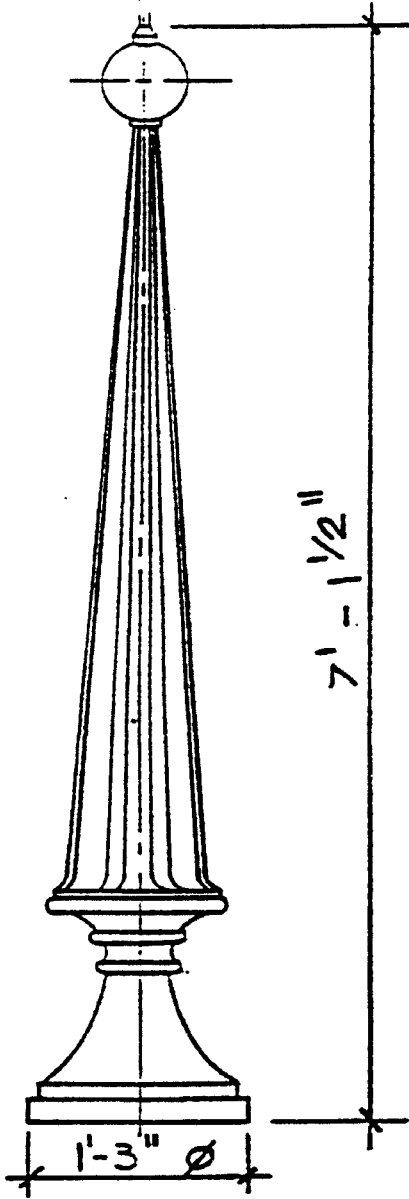

EDON fiberglass

TAPPERED COPPER
LIGHTNING ROD, BY
OTHERS.

ELEVATION

PLAN VIEW

ES-510
CLASSIC SPIRE W/BALL