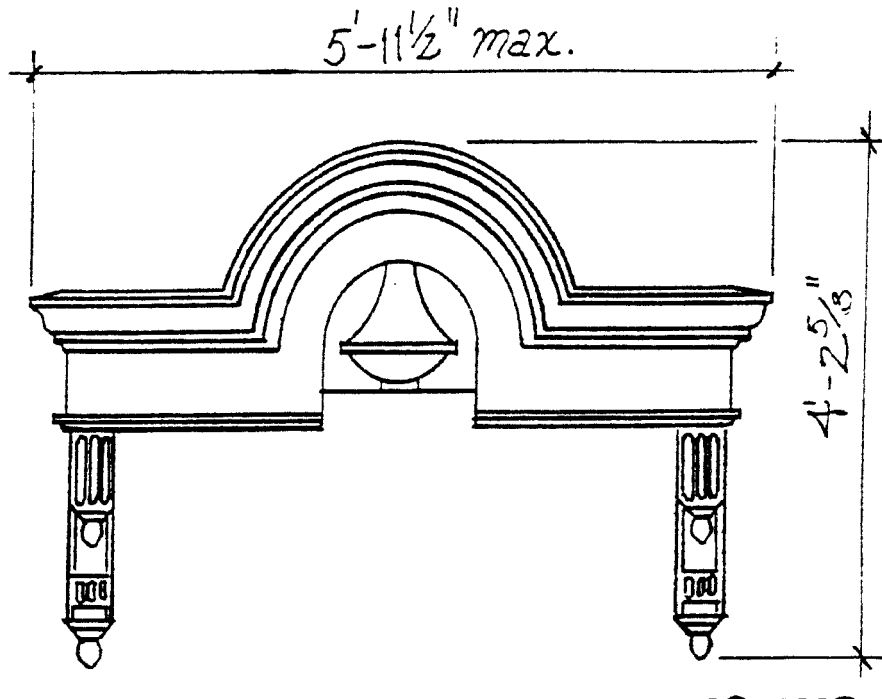

EDON fiberglass

ARCHED WINDOW HEADER NO. WS-101

**WS-101 & 102
WINDOW HEAD W/BRACKET**