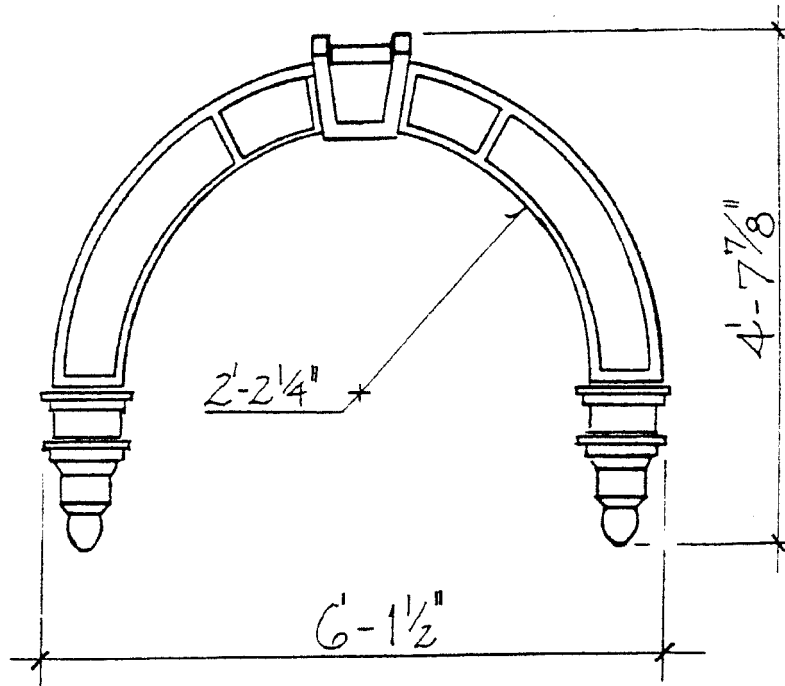

EDON fiberglass

ARCHED WINDOW HEADER NO. WS-101

**WS-101 & 102
WINDOW HEAD W/BRACKET**