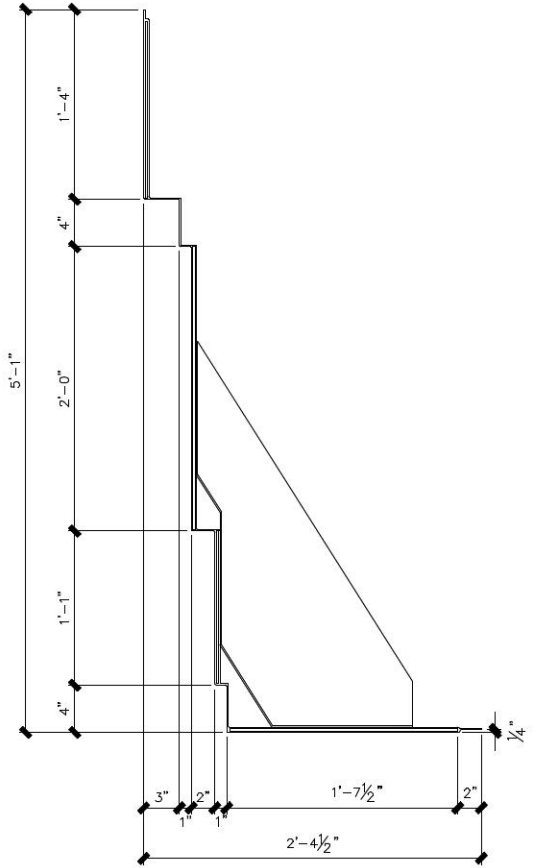

H: 5'-1" D: 2'-4 1/2" L: 7'-4"

CR-550
Ornamental Cornice