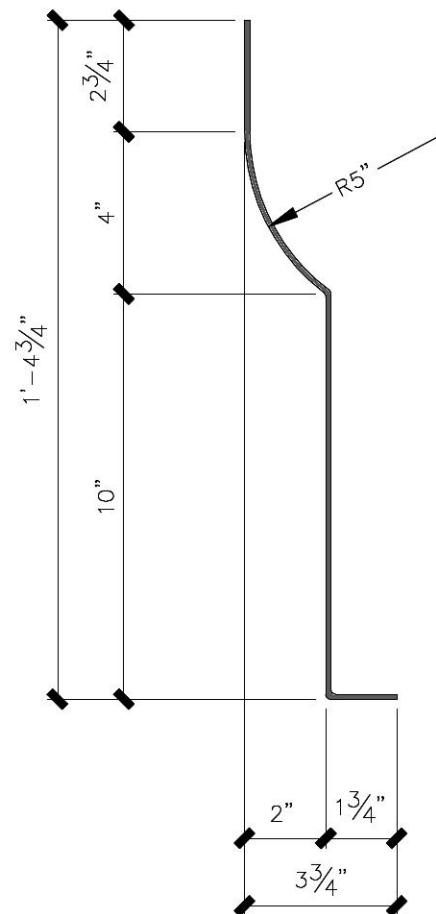

H: 1'- 4 3/4" D: 3 3/4" L: 8'- 0"

CR-558
Ornamental Cornice